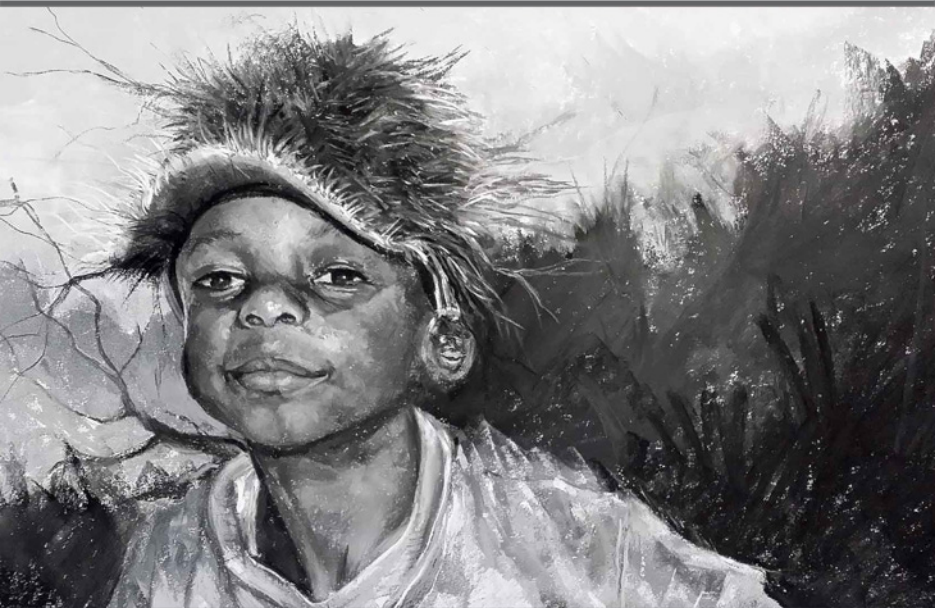

Tyrone Geter

Libby Ford
artist representative

212.935.8068
lford@libbyford.com
www.LibbyFord.com

Tyrone Geter

Libby Ford
artist representative

212.935.8068
lford@libbyford.com
www.LibbyFord.com

Tyrone Geter